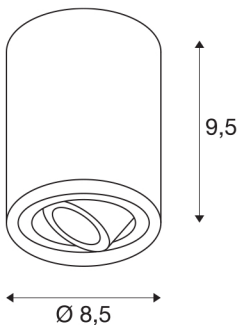

TRILEDO CL

indoor surface-mounted ceiling light, QPAR51, white, max 10W

The rotating and swivelling ceiling light TRILEDO ROUND CL is made of aluminium and comes in housing colours of white, brushed aluminium and matt black. Thanks to its aluminium lamp head, the cone of light can be individually aligned. Equipped with one GU10, the luminaire makes it possible to connect directly to a 230V mains voltage supply.

TECHNICAL DATA

Item no.:	1002011
Socket	GU10
Lamp	LED GU10 51mm
Number of sockets	1
Lamps included	No
Primary nominal voltage	220-240V ~50/60Hz mA/V
Tilt range	20 °
Horizontal rotation range	350 °
Height	9.5 cm
Diameter	8.5 cm
Net weight	0.442 kg
Gross weight	0.54 kg
IP Code	IP 20
Safety class	I
Assembly	Surface
Assembly details	Ceiling
Wattage	10 W
Color	white
BIG WHITE Page	266