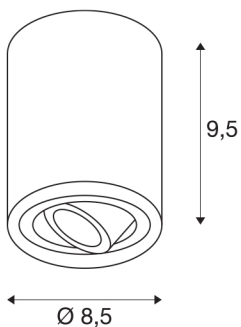

TRILED0 CL

indoor surface-mounted ceiling light, QPAR51, brushed aluminium, max 10W

The rotating and swivelling ceiling light TRILED0 ROUND CL is made of aluminium and comes in housing colours of white, brushed aluminium and matt black. Thanks to its aluminium lamp head, the cone of light can be individually aligned. Equipped with one GU10, the luminaire makes it possible to connect directly to a 230V mains voltage supply.

TECHNICAL DATA

Item no.:	1002012
Socket	GU10
Lamp	LED GU10 51mm
Number of sockets	1
Lamps included	No
Primary nominal voltage	220-240V ~50/60Hz mA/V
Tilt range	20 °
Horizontal rotation range	350 °
Height	9.5 cm
Diameter	8.5 cm
Net weight	0.45 kg
Gross weight	0.548 kg
IP Code	IP 20
Safety class	I
Assembly	Surface
Assembly details	Ceiling
Wattage	10 W
Color	aluminium
BIG WHITE Page	266