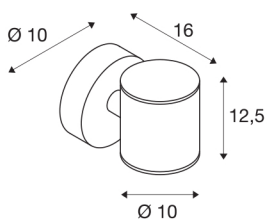

SITRA Up/Down WL

LED Outdoor surface-mounted wall light, anthracite, IP44, 3000K

The twin-headed SITRA wall light consists of aluminium and glass, which covers the LED light source. Thanks to the position of the two built-in warm-white LEDs, the mounted luminaire produces two equal, but opposite, cones of light (UP/DOWN). It is suitable for use outdoors thanks to its IP44 protection class. The electrical connection of the luminaire, which comes in two colours, is made directly to the 230V mains supply. The SITRA series also contains single-headed wall lights and can therefore be used universally.

TECHNICAL DATA

Item no.:	1002018
Number of different light outlets	2
Primary nominal voltage	220-240V ~50/60Hz mA/V
Width	10 cm
Height	12.5 cm
Depth	16 cm
Net weight	1.131 kg
Gross weight	1.272 kg
IP Code	IP 44
Safety class	I
Assembly	Surface
Assembly details	Wall
Wattage	18 W
Lumen	976 lm
Colour temperature	3000 Kelvin
Beam angle	55 °
Color	anthracite
CRI	80
LXXBXX data	L70B50
Minimum ambient temperature	-20 °C
Maximum ambient temperature	40 °C
BIG WHITE Page	644