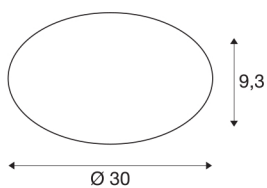

LIPSY 30 Dome

LED Outdoor surface-mounted wall and ceiling light, white, IP44, 3000/4000K

With their timeless and discreet design, the LIPSY DOME series of wall and ceiling lights are a popular lighting solution for a wide range of applications. The steel and acrylic glass luminaires come in a variety of housing sizes. The wide beam characteristic creates homogeneous lighting in combination with the powerful LED module. The built-in driver makes direct connection to a 230V mains voltage supply possible. The light colour of the product can be switched between 3000K and 4000K.

TECHNICAL DATA

Item no.:	1002020
Primary nominal voltage	220-240V ~50/60Hz mA/V
Secondary power / secondary voltage	350mA
Height	9.3 cm
Diameter	30 cm
Net weight	0.648 kg
Gross weight	1.059 kg
IP Code	IP 44
Safety class	I
Assembly	Surface
Assembly details	Ceiling, Wall
Wattage	13.5 W
Lumen	1600 lm
Colour temperature	3000/4000 Kelvin
Color	white
CRI	80
LXXBXX data	L70B50
Minimum ambient temperature	-20 °C
Maximum ambient temperature	30 °C
BIG WHITE Page	326