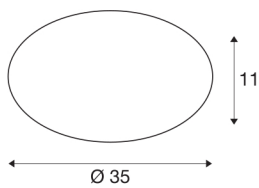

LIPSY 40 Dome

LED Outdoor surface-mounted wall and ceiling light, white, IP44, 3000/4000K

With their timeless and discreet design, the LIPSY DOME series of wall and ceiling lights are a popular lighting solution for a wide range of applications. The steel and acrylic glass luminaires come in a variety of housing sizes. The wide beam characteristic creates homogeneous lighting in combination with the powerful LED module. The built-in driver makes direct connection to a 230V mains voltage supply possible. The light colour of the product can be switched between 3000K and 4000K.

TECHNICAL DATA

Item no.:	1002021
Primary nominal voltage	220-240V ~50/60Hz mA/V
Secondary power / secondary voltage	500mA
Height	11 cm
Diameter	35 cm
Net weight	0.784 kg
Gross weight	1.34 kg
IP Code	IP 44
Safety class	I
Assembly	Surface
Assembly details	Ceiling, Wall
Wattage	17.5 W
Lumen	2200 lm
Colour temperature	3000/4000 Kelvin
Color	white
CRI	80
LXXBXX data	L70B50
Minimum ambient temperature	-20 °C
Maximum ambient temperature	40 °C
BIG WHITE Page	326