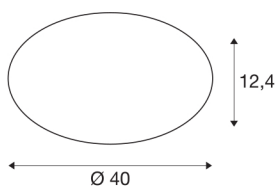

LIPSY 50 Dome

LED Outdoor surface-mounted wall and ceiling light, white, IP44, 3000/4000K

With their timeless and discreet design, the LIPSY DOME series of wall and ceiling lights are a popular lighting solution for a wide range of applications. The steel and acrylic glass luminaires come in a variety of housing sizes. The wide beam characteristic creates homogeneous lighting in combination with the powerful LED module. The built-in driver makes direct connection to a 230V mains voltage supply possible. The light colour of the product can be switched between 3000K and 4000K.

TECHNICAL DATA

Item no.:	1002022
Primary nominal voltage	220-240V ~50/60Hz mA/V
Secondary power / secondary voltage	500mA
Height	12.4 cm
Diameter	40 cm
Net weight	1.008 kg
Gross weight	1.67 kg
IP Code	IP 44
Safety class	I
Assembly	Surface
Assembly details	Ceiling, Wall
Wattage	20 W
Lumen	2700 lm
Colour temperature	3000/4000 Kelvin
Color	white
CRI	80
LXXBXX data	L70B50
Minimum ambient temperature	-20 °C
Maximum ambient temperature	40 °C
BIG WHITE Page	326