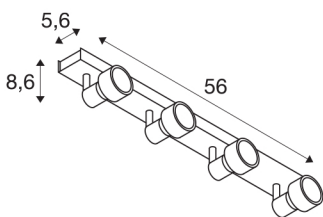

## PURI CW

Indoor surface-mounted wall and ceiling light, quad, QPAR51, black, 4x50W

The wall and ceiling light of the PURI series, whereby one to four rotating and swivelling lamp heads are fitted to the ceiling plate of the luminaire. The luminaire is made of aluminium and, thanks to the GU10 socket, is suitable for both halogen and LED lamps. A lamp is included to place on the lamp for halogen lamps with 5cm diameter. The electrical connection of the luminaire, which comes in various colours, is made directly to the 230V mains supply.

## TECHNICAL DATA

Item no.:	1002029
Socket	GU10
Lamp	QPAR51
Number of sockets	4
Lamps included	No
Primary nominal voltage	220-240V ~50/60Hz mA/V
Tilt range	85 °
Horizontal rotation range	350 °
Length	56 cm
Width	5.6 cm
Height	8.6 cm
Net weight	1.273 kg
Gross weight	1.591 kg
IP Code	IP 20
Safety class	I
Assembly	Surface
Assembly details	Ceiling, Wall
Wattage	50 W
Color	black
BIG WHITE Page	312