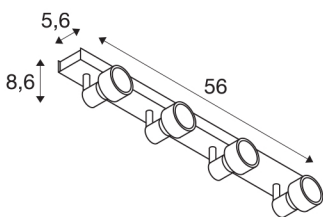

## PURI CW

Indoor surface-mounted wall and ceiling light, quad, QPAR51, white, 4x50W

The wall and ceiling light of the PURI series, whereby one to four rotating and swivelling lamp heads are fitted to the ceiling plate of the luminaire. The luminaire is made of aluminium and, thanks to the GU10 socket, is suitable for both halogen and LED lamps. A lamp is included to place on the lamp for halogen lamps with 5cm diameter. The electrical connection of the luminaire, which comes in various colours, is made directly to the 230V mains supply.

## TECHNICAL DATA

Item no.:	1002030
Socket	GU10
Lamp	QPAR51
Number of sockets	4
Lamps included	No
Primary nominal voltage	220-240V ~50/60Hz mA/V
Tilt range	85 °
Horizontal rotation range	350 °
Length	56 cm
Width	5.6 cm
Height	8.6 cm
Net weight	1.323 kg
Gross weight	1.622 kg
IP Code	IP 20
Safety class	I
Assembly	Surface
Assembly details	Ceiling, Wall
Wattage	50 W
Color	white
BIG WHITE Page	312