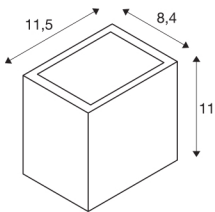

## SITRA CUBE WL

LED outdoor surface-mounted wall and ceiling light, anthracite, IP44, 3000K, 10W

SITRA CUBE wall light made from painted aluminium. Thanks to the position of the two built-in high-performance LEDs, the fitted luminaire produces two equal, but opposite, cones of light (UP/DOWN). With protection class IP44 it is suitable for outdoor use. The electrical connection of the luminaire, which comes in various colours, is directly to the 230V mains supply.

## TECHNICAL DATA

Item no.:	1002032
Number of different light outlets	2
Primary nominal voltage	100-277V ~50/60Hz mA/V
Secondary power / secondary voltage	500mA
Width	11.8 cm
Height	11 cm
Depth	8.4 cm
Net weight	0.879 kg
Gross weight	0.967 kg
IP Code	IP 44
Safety class	I
Impact resistance class	IK05
Impact resistance	0,7 Joule
Assembly	Surface
Assembly details	Wall
Wattage	11 W
Lumen	1100 / 1270 lm
Colour temperature	3000/4000 Kelvin
Beam angle	105 °
Color	anthracite
CRI	80
LXXBXX data	L70B50