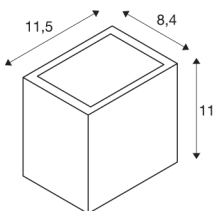

## SITRA CUBE WL

LED outdoor surface-mounted wall and ceiling light, white, IP44, 3000K, 10W

SITRA CUBE wall light made from painted aluminium. Thanks to the position of the two built-in high-performance LEDs, the fitted luminaire produces two equal, but opposite, cones of light (UP/DOWN). With protection class IP44 it is suitable for outdoor use. The electrical connection of the luminaire, which comes in various colours, is directly to the 230V mains supply.

## TECHNICAL DATA

Item no.:	1002033
Number of different light outlets	2
Primary nominal voltage	100-277V ~50/60Hz mA/V
Secondary power / secondary voltage	500mA
Width	11.8 cm
Height	11 cm
Depth	8.4 cm
Net weight	0.875 kg
Gross weight	0.962 kg
IP Code	IP 44
Safety class	I
Impact resistance class	IK05
Impact resistance	0,7 Joule
Assembly	Surface
Assembly details	Wall
Wattage	11 W
Lumen	1100 / 1270 lm
Colour temperature	3000/4000 Kelvin
Beam angle	105 °
Color	white
CRI	80
LXXBXX data	L70B50