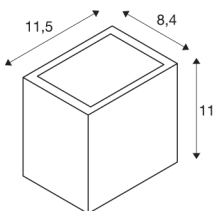

SITRA CUBE WL

LED outdoor surface-mounted wall and ceiling light, rust coloured, IP44, 3000K, 10W

SITRA CUBE wall light made from painted aluminium. Thanks to the position of the two built-in high-performance LEDs, the fitted luminaire produces two equal, but opposite, cones of light (UP/DOWN). With protection class IP44 it is suitable for outdoor use. The electrical connection of the luminaire, which comes in various colours, is directly to the 230V mains supply.

TECHNICAL DATA

Item no.:	1002034
Number of different light outlets	2
Primary nominal voltage	100-277V ~50/60Hz mA/V
Secondary power / secondary voltage	500mA
Width	11.8 cm
Height	11 cm
Depth	8.4 cm
Net weight	0.873 kg
Gross weight	0.96 kg
IP Code	IP 44
Safety class	I
Impact resistance class	IK05
Impact resistance	0,7 Joule
Assembly	Surface
Assembly details	Wall
Wattage	11 W
Lumen	1100 / 1270 lm
Colour temperature	3000/4000 Kelvin
Beam angle	105 °
Color	rust
CRI	80
LXXBXX data	L70B50