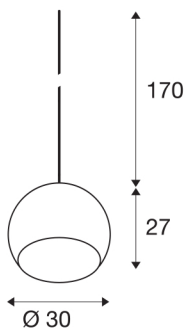

BIG SUN 30 PD

indoor pendant, E27, white, max. 60W

The large version of the spherical 240V pendant SUN consists of a high-quality glass shade which is visually complemented by a chrome-plated retaining bracket made from aluminium. The glass shade is hand blown, meaning that each BIG SUN pendant is always unique. A suitable ceiling plate can be ordered separately.

TECHNICAL DATA

Item no.:	1002046
Socket	E27
Number of sockets	1
Primary nominal voltage	220-240V ~50/60Hz mA/V
Pendant length	170 cm
Height	27.3 cm
Diameter	30 cm
Net weight	1.259 kg
Gross weight	3.279 kg
IP Code	IP 20
Safety class	II
Assembly	Surface
Assembly details	Ceiling with Acc.
Wattage	60 W
Color	white
BIG WHITE Page	173