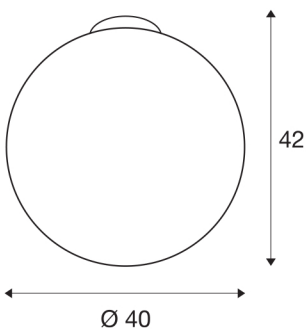

ROTOBALL 40 CL

Indoor surface-mounted ceiling light, E27, white, max. 24W

The spherical ROTOBALL 40 240V ceiling light consists of a lamp shade made from temperature-resistant plastic, which is visually complemented by a silver grey, steel mounting bracket. The voluminous lamp shade provides homogeneous illumination characteristics in combination with the standard E27 socket for the energy-saving or LED lamps that are used. The package includes an appropriate ceiling plate. The ROTOBALL 40 ceiling light is therefore ready for direct connection to a 230V mains voltage supply.

TECHNICAL DATA

Item no.:	1002052
Socket	E27
Number of sockets	1
Primary nominal voltage	220-240V ~50/60Hz mA/V
Height	42 cm
Diameter	40 cm
Net weight	1.985 kg
Gross weight	3.28 kg
IP Code	IP 20
Safety class	I
Assembly	Surface
Assembly details	Ceiling
Wattage	24 W
Color	white
Maximum ambient temperature	40 °C
BIG WHITE Page	289