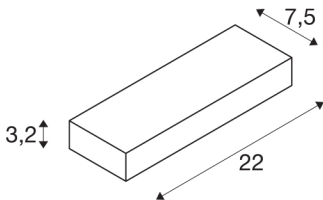

PEMA® WL

LED Outdoor surface-mounted wall light, IP54, anthracite, 3000K

The PEMA LED wall light consists of painted aluminium and glass, which covers the built-in LEDs. It is protection class IP54 and suitable for outdoor use. The electrical connection of the luminaire, which comes in various colours, is made directly to the 230V mains supply.

TECHNICAL DATA

Item no.:	1002069
Primary nominal voltage	220-240V ~50/60Hz mA/V
Width	22 cm
Height	3.2 cm
Depth	7.5 cm
Net weight	0.714 kg
Gross weight	0.805 kg
IP Code	IP 54
Safety class	I
Impact resistance class	IK05
Impact resistance	0,7 Joule
Assembly	Surface
Assembly details	Wall
Wattage	7.7 W
Lumen	640 lm
Colour temperature	3000 Kelvin
Beam angle	110 °
Color	anthracite
LXXBXX data	L70B50
Minimum ambient temperature	0 °C
Maximum ambient temperature	45 °C
BIG WHITE Page	639