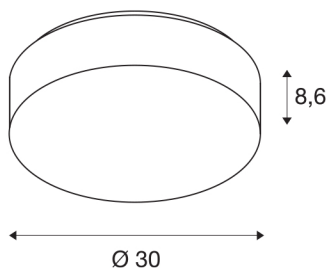

LIPSY 30 Drum CW

LED Outdoor surface-mounted wall and ceiling light, white, IP44 3000/4000K

Because of their timeless and discreet design, the wall and ceiling lights of the LIPSY DRUM series are a popular lighting solution for a wide range of applications. The steel and acrylic glass luminaires come in a variety of housing sizes. The wide beam characteristic creates homogeneous lighting in combination with the powerful LED module. The built-in driver makes direct connection to a 230V mains voltage supply possible. The light colour of the product can be switched between 3000K and 4000K.

TECHNICAL DATA

Item no.:	1002075
Primary nominal voltage	220-240V ~50/60Hz mA/V
Secondary power / secondary voltage	350mA
Height	8.6 cm
Diameter	30 cm
Net weight	0.672 kg
Gross weight	1.073 kg
IP Code	IP 44
Safety class	I
Assembly	Surface
Assembly details	Ceiling, Wall
Wattage	13.5 W
Lumen	1650 lm
Colour temperature	3000/4000 Kelvin
Color	white
CRI	80
LXXBXX data	L70B50
Minimum ambient temperature	-20 °C
Maximum ambient temperature	30 °C
BIG WHITE Page	329