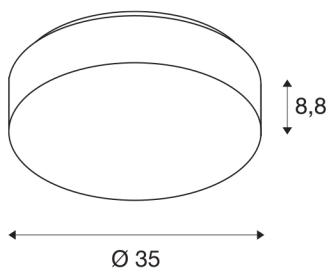

LIPSY 40 Drum CW

LED Outdoor surface-mounted wall and ceiling light, white, IP44 3000/4000K

Because of their timeless and discreet design, the wall and ceiling lights of the LIPSY DRUM series are a popular lighting solution for a wide range of applications. The steel and acrylic glass luminaires come in a variety of housing sizes. The wide beam characteristic creates homogeneous lighting in combination with the powerful LED module. The built-in driver makes direct connection to a 230V mains voltage supply possible. The light colour of the product can be switched between 3000K and 4000K.

TECHNICAL DATA

Item no.:	1002076
Primary nominal voltage	220-240V ~50/60Hz mA/V
Secondary power / secondary voltage	500mA
Height	8.8 cm
Diameter	35 cm
Net weight	0.784 kg
Gross weight	1.32 kg
IP Code	IP 44
Safety class	I
Assembly	Surface
Assembly details	Ceiling, Wall
Wattage	17.5 W
Lumen	2300 lm
Colour temperature	3000/4000 Kelvin
Color	white
CRI	80
LXXBXX data	L70B50
Minimum ambient temperature	-20 °C
Maximum ambient temperature	40 °C
BIG WHITE Page	329