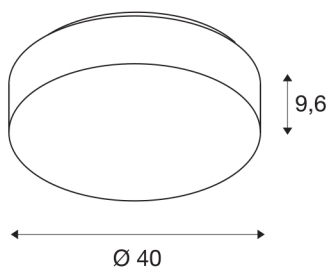

LIPSY 50 Drum CW

LED Outdoor surface-mounted wall and ceiling light, white, IP44 3000/4000K

Because of their timeless and discreet design, the wall and ceiling lights of the LIPSY DRUM series are a popular lighting solution for a wide range of applications. The steel and acrylic glass luminaires come in a variety of housing sizes. The wide beam characteristic creates homogeneous lighting in combination with the powerful LED module. The built-in driver makes direct connection to a 230V mains voltage supply possible. The light colour of the product can be switched between 3000K and 4000K.

TECHNICAL DATA

Item no.:	1002077
Primary nominal voltage	220-240V ~50/60Hz mA/V
Secondary power / secondary voltage	500mA
Height	9.6 cm
Diameter	40 cm
Net weight	1.006 kg
Gross weight	1.663 kg
IP Code	IP 44
Safety class	I
Assembly	Surface
Assembly details	Ceiling, Wall
Wattage	20 W
Lumen	2600 lm
Colour temperature	3000/4000 Kelvin
Color	white
CRI	80
LXXBXX data	L70B50
Minimum ambient temperature	-20 °C
Maximum ambient temperature	40 °C
BIG WHITE Page	329