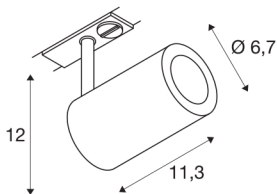

ENOLA_B TRACK SPOT

QPAR51 black, 50W, incl. 1-circuit adapter

The puristic ENOLA B track-mounted spotlight consists of an aluminium and steel structure and is optionally available with a white, black, or silver grey housing. The lamp head can be rotated and swivelled. Because of the built-in GU-10 240V socket, the ENOLA_B is ready for direct connection to the 1-circuit 240V track system.

TECHNICAL DATA

Item no.:	1002110
Socket	GU10
Lamp	QPAR51
Number of sockets	1
Lamps included	No
Primary nominal voltage	220-240V ~50/60Hz mA/V
Tilt range	90 °
Horizontal rotation range	350 °
Length	11.3 cm
Height	12 cm
Diameter	6.7 cm
Net weight	0.366 kg
Gross weight	0.464 kg
IP Code	IP 20
Safety class	I
Assembly	Surface
Assembly details	Track Ceiling, Track Wall
Wattage	50 W
Color	black
Maximum ambient temperature	40 °C
BIG WHITE Page	480