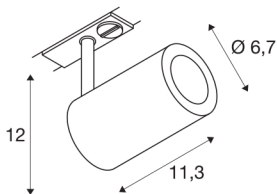

## ENOLA\_B TRACK SPOT

QPAR51 white, 50W, incl. 1-circuit adapter

The puristic ENOLA B track-mounted spotlight consists of an aluminium and steel structure and is optionally available with a white, black, or silver grey housing. The lamp head can be rotated and swivelled. Because of the built-in GU-10 240V socket, the ENOLA\_B is ready for direct connection to the 1-circuit 240V track system.

## TECHNICAL DATA

Item no.:	1002111
Socket	GU10
Lamp	QPAR51
Number of sockets	1
Lamps included	No
Primary nominal voltage	220-240V ~50/60Hz mA/V
Tilt range	90 °
Horizontal rotation range	350 °
Length	11.3 cm
Height	12 cm
Diameter	6.7 cm
Net weight	0.369 kg
Gross weight	0.489 kg
IP Code	IP 20
Safety class	I
Assembly	Surface
Assembly details	Track Ceiling, Track Wall
Wattage	50 W
Color	white
Maximum ambient temperature	40 °C
BIG WHITE Page	480