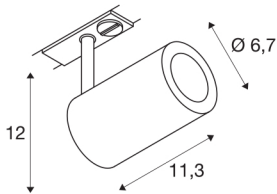

ENOLA_B TRACK SPOT

QPAR51 silver-grey 50W, incl. 1-circuit adapter

The puristic ENOLA B track-mounted spotlight consists of an aluminium and steel structure and is optionally available with a white, black, or silver grey housing. The lamp head can be rotated and swivelled. Because of the built-in GU-10 240V socket, the ENOLA_B is ready for direct connection to the 1-circuit 240V track system.

TECHNICAL DATA

Item no.:	1002113
Socket	GU10
Lamp	QPAR51
Number of sockets	1
Lamps included	No
Primary nominal voltage	220-240V ~50/60Hz mA/V
Tilt range	90 °
Horizontal rotation range	350 °
Length	11.3 cm
Height	12 cm
Diameter	6.7 cm
Net weight	0.369 kg
Gross weight	0.462 kg
IP Code	IP 20
Safety class	I
Assembly	Surface
Assembly details	Track Ceiling, Track Wall
Wattage	50 W
Color	grey
Maximum ambient temperature	40 °C
BIG WHITE Page	480