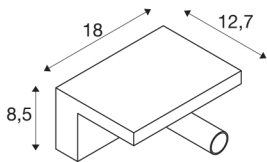

KARPO Bedside

LED Indoor surface-mounted wall light, white, 3000K

The luminaires in the KARPO series are available in white. It has a cylindrical spotlight which can be individually directed via a joint. The swivel and tilting range allows you to optimally light up the room. The integrated premium LEDs provide high energy efficiency. The luminaire also has a high colour rendering index of 90. The luminaires can be directly connected to the 230V mains supply. Because of the two integrated USB sockets, you can charge up to two Smartphones, for example.

TECHNICAL DATA

Item no.:	1002140
Primary nominal voltage	220-240V ~50/60Hz mA/V
Secondary power / secondary voltage	500mA
Width	18 cm
Height	12.7 cm
Depth	8.4 cm
Net weight	1.043 kg
Gross weight	1.266 kg
IP Code	IP 20
Safety class	I
Assembly	Surface
Assembly details	Wall
Dimmable	Yes
Dimming technology	Switch Dimmable
Wattage	6.8 W
Lumen	390 lm
Colour temperature	3000 Kelvin
Beam angle	40 °
Color	white
CRI	90
LXXBXX data	L70B50
BIG WHITE Page	225