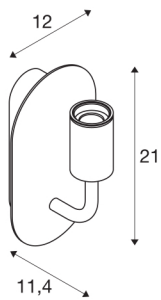

FITU WL

Indoor surface-mounted wall light, E27, white, max. 24W

The FITU table lamp from our MIX & MATCH System is available in various colours. The FITU product family impresses with its wide variety of application possibilities. With its built-in E27 socket, the luminaire is suitable for both LED and energy-saving bulbs. The electrical connection is made directly to the 230V mains supply.

TECHNICAL DATA

Item no.:	1002147
Socket	E27
Number of sockets	1
Primary nominal voltage	220-240V ~50/60Hz mA/V
Width	12 cm
Height	21 cm
Depth	11.4 cm
Net weight	0.839 kg
Gross weight	1.082 kg
IP Code	IP 20
Safety class	I
Assembly	Surface
Assembly details	Wall
Wattage	24 W
Color	white
Maximum ambient temperature	30 °C
BIG WHITE Page	214