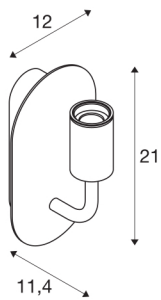

FITU WL

Indoor surface-mounted wall light, E27, black, max. 24W

The FITU table lamp from our MIX & MATCH System is available in various colours. The FITU product family impresses with its wide variety of application possibilities. With its built-in E27 socket, the luminaire is suitable for both LED and energy-saving bulbs. The electrical connection is made directly to the 230V mains supply.

TECHNICAL DATA

Item no.:	1002148
Socket	E27
Number of sockets	1
Primary nominal voltage	220-240V ~50/60Hz mA/V
Width	12 cm
Height	21 cm
Depth	11.4 cm
Net weight	0.834 kg
Gross weight	1.059 kg
IP Code	IP 20
Safety class	I
Assembly	Surface
Assembly details	Wall
Wattage	24 W
Color	black
Maximum ambient temperature	30 °C
BIG WHITE Page	214