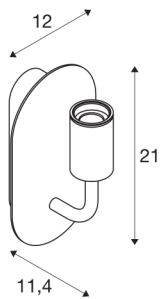

FITU FL

indoor floor stand, E27, soft gold, max. 24W

The FITU table lamp from our MIX & MATCH System is available in various colours. The FITU product family impresses with its wide variety of application possibilities. With its built-in E27 socket, the luminaire is suitable for both LED and energy-saving bulbs. The electrical connection is made directly to the 230V mains supply.

TECHNICAL DATA

Item no.:	1002149
Socket	E27
Number of sockets	1
Primary nominal voltage	220-240V ~50/60Hz mA/V
Width	12 cm
Height	21 cm
Depth	11.4 cm
Net weight	0.837 kg
Gross weight	1.065 kg
IP Code	IP 20
Safety class	I
Assembly	Surface
Assembly details	Wall
Wattage	24 W
Color	gold
Maximum ambient temperature	30 °C
BIG WHITE Page	214