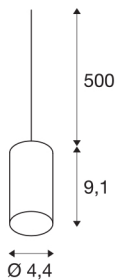

FITU PD

indoor pendant, E27, soft gold, max. 60W, 5m

The FITU pendant with an open cable end can be combined with any colour variant of our FITU ceiling canopies. With its built-in E27 socket, the luminaire is suitable for both LED and energy-saving lamps. Pendant length is 500 cm and can be shortened depending on installation needs. Supplied ready for direct connection to 230V mains supply.

TECHNICAL DATA

Item no.:	1002168
Socket	E27
Number of sockets	1
Primary nominal voltage	220-240V ~50/60Hz mA/V
Pendant length	500 cm
Height	9.1 cm
Diameter	4.4 cm
Net weight	0.34 kg
Gross weight	0.388 kg
IP Code	IP 20
Safety class	II
Assembly	Surface
Assembly details	Ceiling with Acc.
Wattage	60 W
Color	gold
Maximum ambient temperature	30 °C
BIG WHITE Page	150