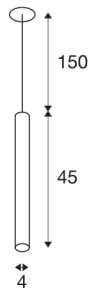

## HELIA 40 PD

LED indoor pendant, soft gold, 3000K, recessed version

With the HELIA 40 you have a recessed pendant with a puristic and clear design. This luminaire is available in soft gold, black, white and brushed copper. With integrated 7.5 W warm-white premium LED. The luminaire is supplied with a 1.5 m connection lead / suspension. A separate 500mA constant current driver is required for operation.

## TECHNICAL DATA

Item no.:	1002169
Secondary power / secondary voltage	500mA
Length	45 cm
Pendant length	150 cm
Diameter	4 cm
Installation diameter	6.8 cm
Installation depth	3 cm
Net weight	0.565 kg
Gross weight	0.782 kg
IP Code	IP 20
Safety class	III
Assembly	Recessed
Assembly details	Ceiling
Wattage	9 W
Lumen	720 lm
Colour temperature	3000 Kelvin
Beam angle	30 °
Color	gold
CRI	90
LXXBXX data	L70B50
Maximum ambient temperature	30 °C
BIG WHITE Page	159