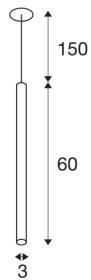

HELIA 30 PD

LED indoor pendant, soft gold, 3000K, recessed version

With the HELIA 30 you have a recessed pendant with a puristic and clear design. This luminaire is available in soft gold, black, white and brushed copper. With integrated 7.5 W warm-white premium LED. The luminaire is supplied with a 1.5 m connection lead / suspension. A separate 500mA constant current driver is required for operation.

TECHNICAL DATA

Item no.:	1002170
Secondary power / secondary voltage	500mA
Length	60 cm
Pendant length	150 cm
Diameter	3 cm
Installation diameter	6.8 cm
Installation depth	3 cm
Net weight	0.476 kg
Gross weight	0.744 kg
IP Code	IP 20
Safety class	III
Assembly	Recessed
Assembly details	Ceiling
Wattage	7.5 W
Lumen	550 lm
Colour temperature	3000 Kelvin
Beam angle	40 °
Color	gold
CRI	90
LXXBXX data	L70B50
Maximum ambient temperature	30 °C
BIG WHITE Page	158