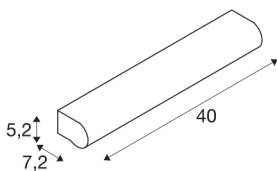

MARYLIN

LED Outdoor surface-mounted wall light, chrome, IP44, 3000K, 10W

The elegant and slender MARYLIN wall light is made from white plastic and chrome-plated aluminium, and has a strong design character with high recognition value. The integrated Premium LED provides a pleasant lighting effect. Available in different lengths, the lights are most suitable as mirror lights. The in-built LED driver allows it to be directly connected to the 230V mains supply.

TECHNICAL DATA

Item no.:	1002190
Primary nominal voltage	220-240V ~50/60Hz mA/V
Secondary power / secondary voltage	350mA
Length	40 cm
Width	5.2 cm
Height	7.2 cm
Net weight	0.885 kg
Gross weight	1.103 kg
IP Code	IP 44
Safety class	I
Assembly	Surface
Assembly details	Wall
Wattage	10 W
Lumen	980 lm
Colour temperature	3000/4000 Kelvin
Beam angle	120 °
Color	chrome
CRI	80
LXXBXX data	L70B50
Maximum ambient temperature	35 °C
BIG WHITE Page	235