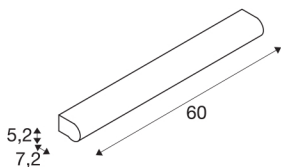

MARYLIN

LED Outdoor surface-mounted wall light, chrome, IP44, 3000K, 15W

The elegant and slender MARYLIN wall light is made from white plastic and chrome-plated aluminium, and has a strong design character with high recognition value. The integrated Premium LED provides a pleasant lighting effect. Available in different lengths, the lights are most suitable as mirror lights. The in-built LED driver allows it to be directly connected to the 230V mains supply.

TECHNICAL DATA

Item no.:	1002191
Primary nominal voltage	200-240V ~50/60Hz mA/V
Secondary power / secondary voltage	350mA
Length	60 cm
Width	5.2 cm
Height	7.2 cm
Net weight	1.212 kg
Gross weight	1.512 kg
IP Code	IP 44
Safety class	I
Assembly	Surface
Assembly details	Wall
Wattage	15 W
Lumen	1280 lm
Colour temperature	3000/4000 Kelvin
Beam angle	120 °
Color	chrome
CRI	80
LXXBXX data	L70B50
Maximum ambient temperature	35 °C
BIG WHITE Page	235