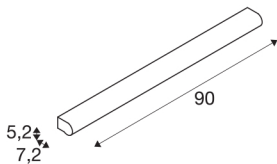

MARYLIN

LED Outdoor surface-mounted wall light, chrome, IP44, 3000K, 21W

The elegant and slender MARYLIN wall light is made from white plastic and chrome-plated aluminium, and has a strong design character with high recognition value. The integrated Premium LED provides a pleasant lighting effect. Available in different lengths, the lights are most suitable as mirror lights. The in-built LED driver allows it to be directly connected to the 230V mains supply.

TECHNICAL DATA

Item no.:	1002192
Primary nominal voltage	220-240V ~50/60Hz mA/V
Secondary power / secondary voltage	600mA
Length	90 cm
Width	5.2 cm
Height	7.2 cm
Net weight	1.749 kg
Gross weight	2.144 kg
IP Code	IP 44
Safety class	I
Assembly	Surface
Assembly details	Wall
Wattage	21 W
Lumen	1990 lm
Colour temperature	3000/4000 Kelvin
Beam angle	120 °
Color	chrome
CRI	80
LXXBXX data	L70B50
Maximum ambient temperature	35 °C
BIG WHITE Page	235