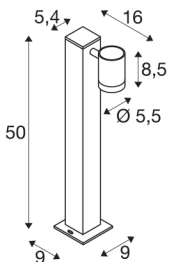

## HELIA Single Pole

LED outdoor floor stand, anthracite, IP55 3000K

The puristic HELIA path light and floor stand is made of aluminium and fitted with one lamp head. The luminaire is equipped with a warm-white 240V LED. The light, which comes in anthracite, is connected directly to the 230V mains supply. Thanks to its IP55 protection class, the luminaire is suitable for outdoor use. This luminaire contains dimmable LED lamps. The HELIA series also contains pendants, wall lights and display spotlights as such it can be used universally.

## TECHNICAL DATA

Item no.:	1002198
Number of different light outlets	1
Primary nominal voltage	220-240V ~50/60Hz mA/V
Secondary power / secondary voltage	500mA
Length	16 cm
Width	9 cm
Height	50 cm
Net weight	1.228 kg
Gross weight	1.846 kg
IP Code	IP 55
Safety class	I
Impact resistance class	IK04
Assembly	Surface
Assembly details	Ground
Wattage	6.5 W
Lumen	440 lm
Colour temperature	3000 Kelvin
Beam angle	35 °
Color	anthracite
CRI	80
LXXBXX data	L70B50
Minimum ambient temperature	-20 °C