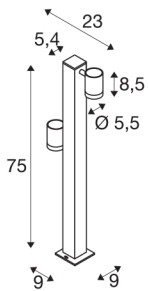

## HELIA Double Pole

LED outdoor floor stand, anthracite, IP55 3000K

The puristic HELIA path light and floor stand is made of aluminium and fitted with one lamp head. The luminaire is fitted with two high-voltage, warm-white LEDs. The light, which comes in anthracite, is connected directly to the 230V mains supply. Thanks to its IP55 protection class, the luminaire is suitable for outdoor use. This luminaire contains dimmable LED lamps. The HELIA series also contains pendants, wall lights and display spotlights as such it can be used universally.

## TECHNICAL DATA

Item no.:	1002200
Number of different light outlets	2
Primary nominal voltage	220-240V ~50/60Hz mA/V
Secondary power / secondary voltage	500mA
Length	23 cm
Width	9 cm
Height	75 cm
Net weight	1.822 kg
Gross weight	2.994 kg
IP Code	IP 55
Safety class	I
Impact resistance class	IK04
Assembly	Surface
Assembly details	Ground
Wattage	13 W
Lumen	880 lm
Colour temperature	3000 Kelvin
Beam angle	35 °
Color	anthracite
CRI	80
LXXBXX data	L70B50
Minimum ambient temperature	-20 °C