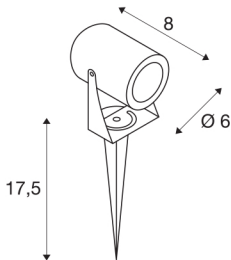

LED SPIKE

LED outdoor ground spike luminaire, anthracite, IP55, 3000K, 40°

The LED SPIKE ground spike luminaire is available in several colour variants and comes equipped with a powerful, warm-white 6 Watt LED. The luminaire is made of aluminium and is connected using the supply cable incl. plug directly to the 230V mains supply. Thanks to its IP55 protection class, the luminaire is suitable for outdoor use.

TECHNICAL DATA

Item no.:	1002201
Primary nominal voltage	100-240V ~50/60Hz mA/V
Secondary power / secondary voltage	240mA
Length	8 cm
Length of earth spike	17.2 cm
Height	10 cm
Diameter	6 cm
Net weight	0.54 kg
Gross weight	0.605 kg
IP Code	IP 55
Safety class	I
Impact resistance class	IK06
Impact resistance	1 Joule
Assembly	Mobile
Wattage	6 W
Lumen	400 lm
Colour temperature	3000 Kelvin
Beam angle	40 °
Color	anthracite
CRI	80
LXXBXX data	L70B50
Minimum ambient temperature	0 °C