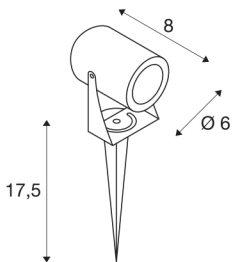

LED SPIKE

LED outdoor ground spike luminaire, rust coloured, IP55, 3000K, 40°

The LED SPIKE ground spike luminaire is available in several colour variants and comes equipped with a powerful, warm-white 6 Watt LED. The luminaire is made of aluminium and is connected using the supply cable incl. plug directly to the 230V mains supply. Thanks to its IP55 protection class, the luminaire is suitable for outdoor use.

TECHNICAL DATA

Item no.:	1002203
Primary nominal voltage	100-240V ~50/60Hz mA/V
Secondary power / secondary voltage	240mA
Length	8 cm
Length of earth spike	17.2 cm
Height	10 cm
Diameter	6 cm
Net weight	0.552 kg
Gross weight	0.615 kg
IP Code	IP 55
Safety class	I
Impact resistance class	IK06
Impact resistance	1 Joule
Assembly	Mobile
Wattage	6 W
Lumen	400 lm
Colour temperature	3000 Kelvin
Beam angle	40 °
Color	rust
CRI	80
LXXBXX data	L70B50
Minimum ambient temperature	0 °C