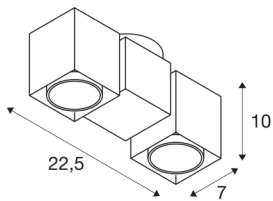

ALTRA DICE CL

Indoor surface-mounted wall and ceiling light, double, QPAR51, black

The cube-shaped ceiling light ALTRA DICE from aluminium and steel is equipped with two lamp heads with one unilateral cut each in order to host the high-voltage halogen lamps. Optionally available with a white, black or silver-grey housing, the rotating and swivelling surface-mounted spotlight for holding 240V type GU10 halogen lamps, is ready for direct connection to a 230V mains power supply.

TECHNICAL DATA

| | |
|-----------------------------|------------------------|
| Item no.: | 1002215 |
| Socket | GU10 |
| Lamp | QPAR51 |
| Number of sockets | 2 |
| Lamps included | No |
| Primary nominal voltage | 220-240V ~50/60Hz mA/V |
| Tilt range | 180 ° |
| Horizontal rotation range | 350 ° |
| Length | 22.5 cm |
| Width | 7 cm |
| Height | 9 cm |
| Net weight | 0.788 kg |
| Gross weight | 0.95 kg |
| IP Code | IP 20 |
| Safety class | I |
| Assembly | Surface |
| Assembly details | Ceiling, Wall |
| Wattage | 50 W |
| Color | black |
| Maximum ambient temperature | 25 °C |
| BIG WHITE Page | 308 |