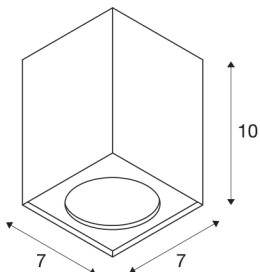

ALTRA DICE CL

Indoor surface-mounted wall and ceiling light, QPAR-51, black

The cube-shaped ceiling light ALTRA DICE from aluminium and steel has a unilateral cut in order to host the 240V halogen lamp. Optionally available with a white, black or silver-grey housing, ALTRA DICE is ready for direct connection to a 230V mains power supply.

TECHNICAL DATA

Item no.:	1002216
Socket	GU10
Lamp	QPAR51
Number of sockets	1
Lamps included	No
Primary nominal voltage	220-240V ~50/60Hz mA/V
Length	7 cm
Width	7 cm
Height	10 cm
Net weight	0.315 kg
Gross weight	0.389 kg
IP Code	IP 20
Safety class	I
Assembly	Surface
Assembly details	Ceiling
Wattage	35 W
Color	black
Maximum ambient temperature	25 °C
BIG WHITE Page	274