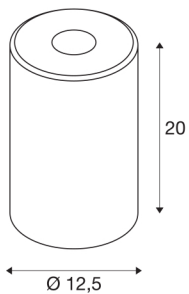

FENDA glass shade

white

FENDA glass cylinder, 12.5 cm in diameter and 20 cm high, white.

TECHNICAL DATA

Item no.:	1002217
Height	20 cm
Diameter	12.5 cm
Net weight	0.402 kg
Gross weight	0.621 kg
IP Code	IP 20
Assembly	Mobile
Color	white
BIG WHITE Page	154