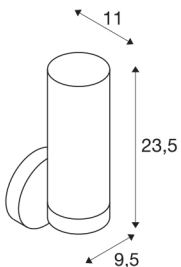

## WL 105 wall light

chrome, double glass, 1xE14

The 240V wall light WL 105 is made from chrome-plated aluminium with steel and glass elements and is equipped with an additional frosted glass cylinder. Prepared for holding energy-saving or LED lamps of type E14, the WL 105 wall light is ready for direct connection to the 230V mains supply. Rated IP44, the wall light can also be used outdoors or in damp areas.

## TECHNICAL DATA

Item no.:	1002228
Socket	E14
Number of sockets	1
Primary nominal voltage	220-240V ~50/60Hz mA/V
Width	9.5 cm
Height	23.5 cm
Depth	11 cm
Net weight	0.731 kg
Gross weight	1.065 kg
IP Code	IP 44
Safety class	I
Assembly	Surface
Assembly details	Wall
Wattage	40 W
Color	chrome
BIG WHITE Page	237