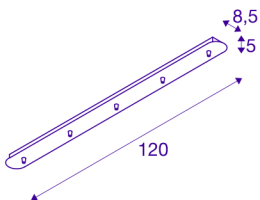

## FITU five-way canopy

long, soft gold

The long FITU ceiling plate is available in various colour variants with three or five outlets, and can be combined with any FITU E27 pendants. Delivered with corresponding strain relief.

## TECHNICAL DATA

Item no.:	1002265
Nominal voltage	230V ~50Hz V
Length	120 cm
Width	8.5 cm
Height	5 cm
Net weight	2.039 kg
Gross weight	2.677 kg
IP Code	IP 20
Safety class	I
Assembly	Surface
Assembly details	Ceiling
Color	gold
BIG WHITE Page	151