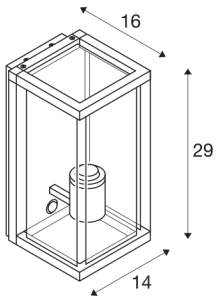

QUADRULO SENSOR WL

E27 outdoor surface-mounted wall light, anthracite, including sensor

An aluminium wall light from the QUADRULO range with a clear illuminated area. Thanks to its high IP rating, this light is suitable for use outdoors and comes with or without a motion sensor. The light connects directly to the 230V mains power supply.

TECHNICAL DATA

Item no.:	1002402
Socket	E27
Number of sockets	1
Primary nominal voltage	220-240V ~50/60Hz mA/V
Width	14 cm
Height	29 cm
Depth	16 cm
Net weight	2.256 kg
Gross weight	2.871 kg
IP Code	IP 44
Safety class	I
Assembly	Surface
Assembly details	Wall
Wattage	15 W
Color	anthracite
Minimum ambient temperature	-10 °C
Maximum ambient temperature	40 °C
BIG WHITE Page	629