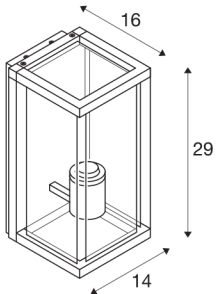

QUADRULO WL

E27 outdoor surface-mounted wall light, anthracite

An aluminium wall light from the QUADRULO range with a clear illuminated area. Thanks to its high IP rating, this light is suitable for use outdoors and comes with or without a motion sensor. The light connects directly to the 230V mains power supply.

TECHNICAL DATA

Item no.:	1002403
Socket	E27
Number of sockets	1
Primary nominal voltage	220-240V ~50/60Hz mA/V
Width	14 cm
Height	29 cm
Depth	16 cm
Net weight	2.224 kg
Gross weight	2.829 kg
IP Code	IP 44
Safety class	I
Assembly	Surface
Assembly details	Wall
Wattage	15 W
Color	anthracite
BIG WHITE Page	629