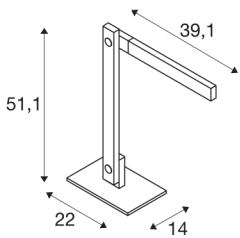

MECANICA PLUS TL

indoor LED table lamp, 2700-6500K, black

High quality LED table lamp MECANICA PLUS. An extremely minimalist design combined with three joints and the possibility of infinitely variable light colour selection make this luminaire the perfect desk lamp. By the potentially large reach and a stable base the light reaches even the most distant corners of the table. The integrated switch facilitates the operation of the luminaire. The electrical connection is made directly to the 230V mains supply. This luminaire contains built-in LED lamps.

TECHNICAL DATA

Item no.:	1002404
Primary nominal voltage	220-240V ~50/60Hz mA/V
Secondary power / secondary voltage	12V
Height	51.1 cm
Net weight	3.173 kg
Gross weight	3.715 kg
IP Code	IP 20
Safety class	II
Assembly	Mobile
Dimmable	Yes
Dimming technology	Switch Dimmable
Wattage	7.9 W
Lumen	610 lm
Colour temperature	2700-6500 Kelvin
Beam angle	100 °
Color	black
CRI	80
LXXBXX data	L70B50
BIG WHITE Page	111