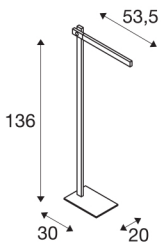

## MECANICA PLUS FL

indoor LED floor stand, 2700-6500K, black

High quality LED floor stand MECANICA PLUS. An extremely minimalist design combined with three joints and the possibility of infinitely variable light colour selection make this luminaire the perfect floor stand. By the potentially large reach and a stable base the light reaches even the most distant corners of the table. The integrated switch facilitates the operation of the luminaire. The electrical connection is made directly to the 230V mains supply. This luminaire contains built-in LED lamps.

## TECHNICAL DATA

Item no.:	1002405
Primary nominal voltage	220-240V ~50/60Hz mA/V
Secondary power / secondary voltage	12V
Height	51.1 cm
Net weight	5.88 kg
Gross weight	7.423 kg
IP Code	IP 20
Safety class	II
Assembly	Mobile
Dimmable	Yes
Dimming technology	Switch Dimmable
Wattage	7.9 W
Lumen	610 lm
Colour temperature	2700-6500 Kelvin
Beam angle	100 °
Color	black
CRI	80
LXXBXX data	L70B50
BIG WHITE Page	111