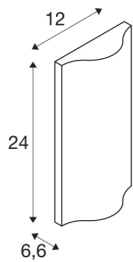

VILUA UP/DOWN WL

Outdoor recessed wall light, anthracite, IP54 100°

The VILUA wall light, which is equipped with powerful, warm white LEDs, is available in several versions. The two oppositely arranged light sources create two similar light beams (UP/DOWN). The electrical connection of the luminaire, which is made from aluminium, is made directly to the 230V mains supply. Thanks to its IP54 protection class, the luminaire is suitable for outdoor use. This luminaire contains built-in LED lamps.

TECHNICAL DATA

Item no.:	1002505
Primary nominal voltage	100-277V ~50/60Hz mA/V
Secondary power / secondary voltage	700mA
Width	12 cm
Height	24 cm
Depth	6.6 cm
Net weight	1.17 kg
Gross weight	1.37 kg
IP Code	IP 54
Safety class	I
Impact resistance class	IK02
Impact resistance	0,2 Joule
Assembly	Surface
Assembly details	Wall
Wattage	16 W
Lumen	800 lm
Colour temperature	3000 Kelvin
Beam angle	100 °
Color	anthracite
LXXBXX data	L70B50
Minimum ambient temperature	-20 °C
Maximum ambient temperature	50 °C