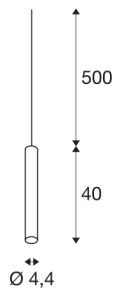

FITU PD E27

indoor pendant, white, 5m cable with open cable end

The narrow version of the FITU pendant with open cable ends can be combined with FITU ceiling canopies in any colour variant. With its built-in E27 socket, the luminaire is suitable for both LED and energy-saving lamps. Pendant length is 500 cm and can be shortened depending on installation needs. Supplied ready for direct connection to 230V mains supply.

TECHNICAL DATA

Item no.:	1002562
Socket	E27
Number of sockets	1
Primary nominal voltage	220-240V ~50/60Hz mA/V
Pendant length	500 cm
Height	40 cm
Diameter	4.4 cm
Net weight	0.667 kg
Gross weight	0.884 kg
IP Code	IP 20
Safety class	II
Assembly	Surface
Assembly details	Ceiling with Acc.
Wattage	60 W
Color	white
Maximum ambient temperature	30 °C
BIG WHITE Page	150