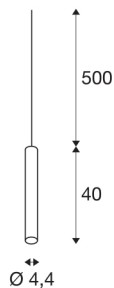

FITU PD E27

indoor pendant, brushed aluminium, 5m cable with open cable end

The narrow version of the FITU pendant with open cable ends can be combined with FITU ceiling canopies in any colour variant. With its built-in E27 socket, the luminaire is suitable for both LED and energy-saving lamps. Pendant length is 500 cm and can be shortened depending on installation needs. Supplied ready for direct connection to 230V mains supply.

TECHNICAL DATA

Item no.:	1002563
Socket	E27
Number of sockets	1
Primary nominal voltage	220-240V ~50/60Hz mA/V
Pendant length	500 cm
Height	40 cm
Diameter	4.4 cm
Net weight	0.67 kg
Gross weight	0.871 kg
IP Code	IP 20
Safety class	II
Assembly	Surface
Assembly details	Ceiling with Acc.
Wattage	60 W
Color	aluminium
Maximum ambient temperature	30 °C
BIG WHITE Page	150