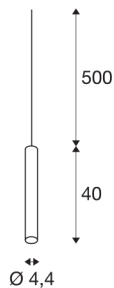

FITU PD E27

indoor pendant, brass, 5m cable with open cable end

The narrow version of the FITU pendant with open cable ends can be combined with FITU ceiling canopies in any colour variant. With its built-in E27 socket, the luminaire is suitable for both LED and energy-saving lamps. Pendant length is 500 cm and can be shortened depending on installation needs. Supplied ready for direct connection to 230V mains supply.

TECHNICAL DATA

Item no.:	1002564
Socket	E27
Number of sockets	1
Primary nominal voltage	220-240V ~50/60Hz mA/V
Pendant length	500 cm
Height	40 cm
Diameter	4.4 cm
Net weight	0.669 kg
Gross weight	0.876 kg
IP Code	IP 20
Safety class	II
Assembly	Surface
Assembly details	Ceiling with Acc.
Wattage	60 W
Color	gold
Maximum ambient temperature	30 °C
BIG WHITE Page	150