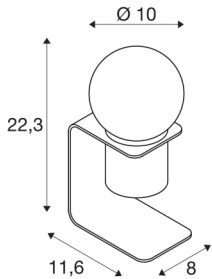

### TECHNICAL DATA

Item no.:	1002583
Primary nominal voltage	5V mA/V
Length	11.6 cm
Width	10 cm
Height	22.3 cm
Net weight	0.494 kg
Gross weight	0.723 kg
IP Code	IP 20
Safety class	III
Assembly	Mobile
Dimmable	Yes
Dimming technology	Switch Dimmable
Wattage	1.6 W
Lumen	90 lm
Colour temperature	2700 Kelvin
Color	black
CRI	80
LXXBXX data	L70B50
Minimum ambient temperature	0 °C
Maximum ambient temperature	40 °C
BIG WHITE Page	112