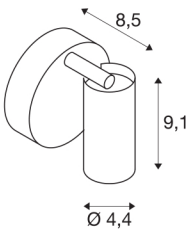

FITU

indoor wall and ceiling recessed light, E27, white

The swivelling FITU wall and ceiling light is available in various colours and is from our MIX & MATCH system. The FITU product family impresses with its wide variety of application possibilities. Thanks to the fitted E27 socket, the luminaire is suitable for LED and energy-saving lamps. The electrical connection is made directly to the 230V mains supply.

TECHNICAL DATA

Item no.:	1002584
Socket	E27
Number of sockets	1
Primary nominal voltage	220-240V ~50/60Hz mA/V
Tilt range	120 °
Horizontal rotation range	330 °
Length	9.1 cm
Height	8.5 cm
Diameter	4.4 cm
Net weight	0.331 kg
Gross weight	0.471 kg
IP Code	IP 20
Safety class	I
Assembly	Surface
Assembly details	Ceiling, Wall
Wattage	60 W
Color	white
Maximum ambient temperature	30 °C
BIG WHITE Page	318