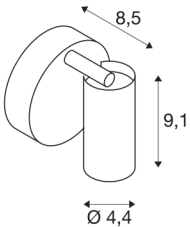

FITU

indoor wall and ceiling recessed light, E27, black

The swivelling FITU wall and ceiling light is available in various colours and is from our MIX & MATCH system. The FITU product family impresses with its wide variety of application possibilities. Thanks to the fitted E27 socket, the luminaire is suitable for LED and energy-saving lamps. The electrical connection is made directly to the 230V mains supply.

TECHNICAL DATA

Item no.:	1002585
Socket	E27
Number of sockets	1
Primary nominal voltage	220-240V ~50/60Hz mA/V
Tilt range	120 °
Horizontal rotation range	330 °
Length	9.1 cm
Height	8.5 cm
Diameter	4.4 cm
Net weight	0.331 kg
Gross weight	0.467 kg
IP Code	IP 20
Safety class	I
Assembly	Surface
Assembly details	Ceiling, Wall
Wattage	60 W
Color	black
Maximum ambient temperature	30 °C
BIG WHITE Page	318